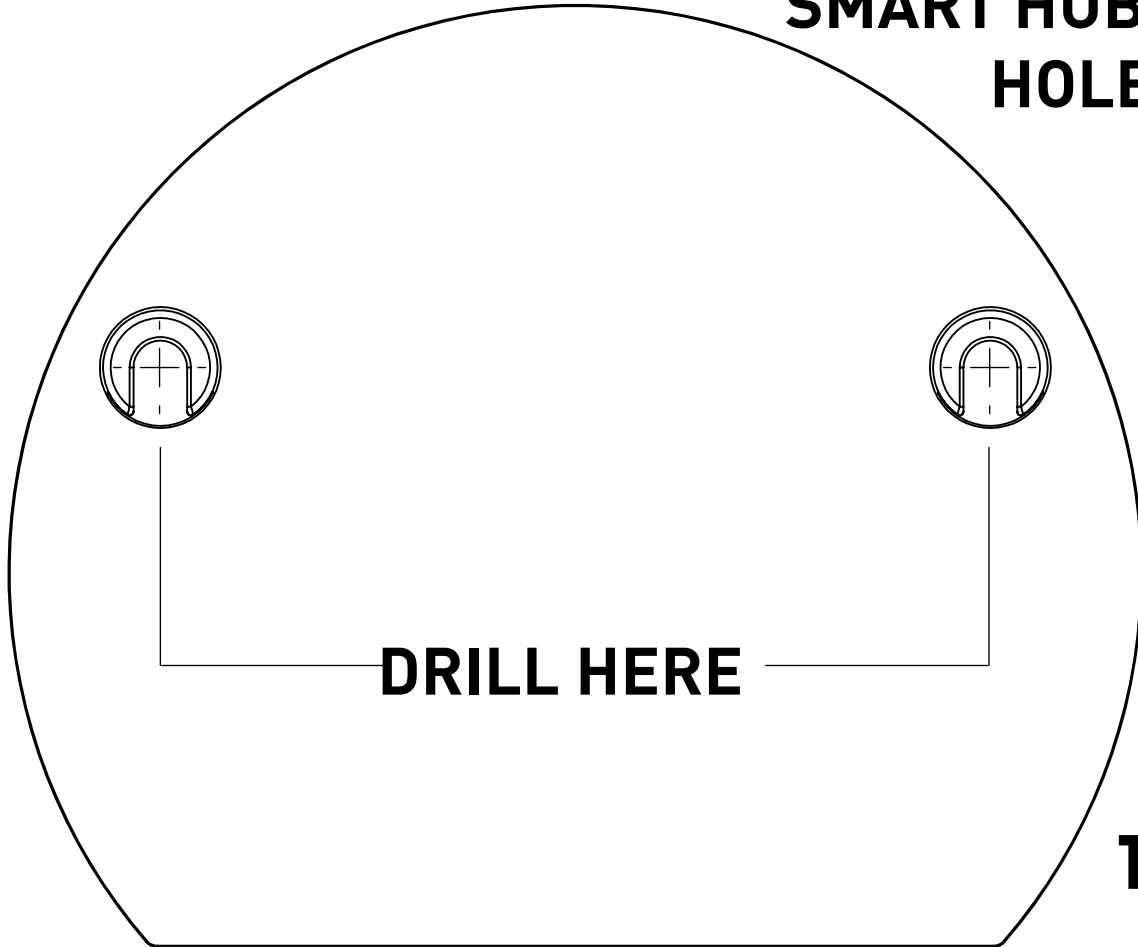

SMART HUB MOUNTING HOLE TEMPLATE

IS-HPSX1

DRILL HERE

THERMACELL®
LIV™

Pro Installer Quick Reference Guides

**Configuration
Instructions**

**Installation
Instructions**

Stuck? Need Help? Call 1-781-778-7797,
chat live at thermacell.com, or email
prosales@thermacell.com